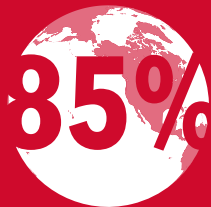

Nearly **1/3** of adults say they don't have enough energy to perform daily tasks.<sup>1</sup>

**85%** of Americans wake up feeling tired.<sup>2</sup>

**53%** of adults report feeling sluggish during the day.<sup>3</sup>